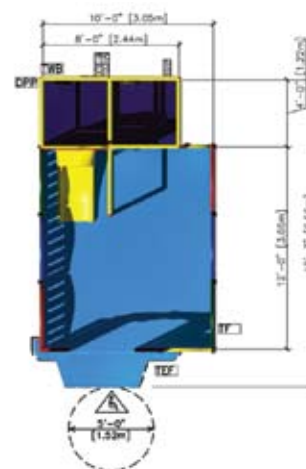

Top View

Playground Dimensions:

10'2" W x 16'2" D x 9' H

Minimum Room Dimensions:

12' W x 22' D x 10' H

Recommended Safety Surfacing:

134 Sq. Ft

Kid's Corner Systems