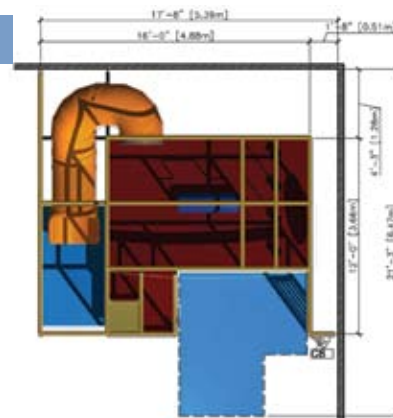

INDOOR/OUTDOOR UNIT

Number of Users: **27**

PR-0356

Playground Dimensions:
16'2" W x 16'2" D x 10'4" H
Minimum Room Dimensions:
18' W x 22' D x 11' H
Recommended Safety Surfacing:
96 Sq. Ft

Feature Components:

- •EZ Access Platform Climb With ADA transfer
- •2nd Level Curved Slide
- •**Exclusive** Log Roll
- •**Exclusive** Wobble Hoppers
- •Cris Cross Obstacle
- •**New Exclusive** Sit-n-Spin
- •Country Curved Drive Activity Panel
- •Spin Beads Activity Wheel
- •Durable Tuffnet and Tuffpadding

Top View

INDOOR UNIT

Number of Users: **24**

PR-0353

Playground Dimensions:
13'2" W x 18'2" D x 10'4" H
Minimum Room Dimensions:
16' W x 23' D x 11' H
Recommended Safety Surfacing:
67 Sq. Ft

Feature Components:

- •EZ Access Platform Climb with ADA transfer
- •2nd Level Curved Slide
- •**Exclusive** Wobble Hoppers
- •**Exclusive** Log Roll
- •Cris Cross Obstacle
- •**New Exclusive** Sit-n-Spin
- •Jr. Roll
- •Magic Ball Popper Activity Panel
- •Country Curved Driving Panel
- •Durable Tuffnet and Tuffpadding

Top View