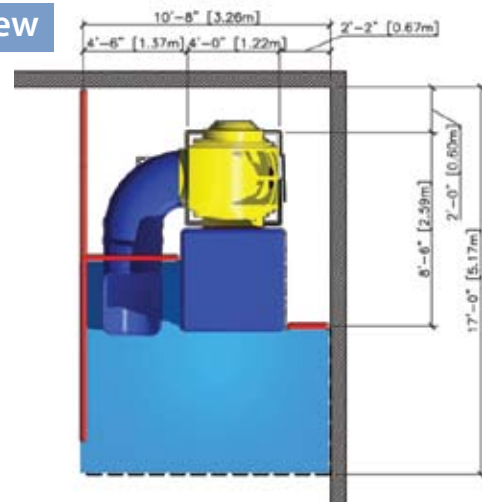

INDOOR/OUTDOOR UNIT

Number of Users: **10**

SU0408

Playground Dimensions:
17'5" W x 13'11" D x 8'5" H
Minimum Room Dimensions:
19' W x 17' D x 9' H
Recommended Safety Surfacing:
95 Sq. Ft

Feature Components:

- •Durable Adventure Tower Climb With ADA transfer
- •2nd Level Curved Slide
- •ChooChoo Train & Engine
- •Tap-a-Tune Play Panel
- •Tic-Tac-Toe Play Panel
- •Durable Tuffnet and Tuffpadding
- •Sneaker Keeper

Top View

INDOOR/OUTDOOR UNIT

Number of Users: **7**

PR-0351

Playground Dimensions:
8'10" W x 13'6" D x 7'6" H
Minimum Room Dimensions:
10' W x 20' D x 8' H
Recommended Safety Surfacing:
82 Sq. Ft

Feature Components:

- •Durable Adventure Tower Climb With ADA transfer
- •Curved Slide
- •BatBox Aviator
- •Math Activity Panel
- •Durable Tuffnet and Tuffpadding

Top View