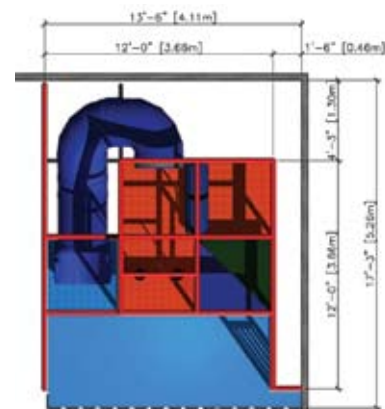

INDOOR UNIT

Number of Users: **24**

PR-0354

Playground Dimensions:
16'10"W x 13'2" D x 11'4" H
Minimum Room Dimensions:
20' W x 15' D x 12' H
Recommended Safety Surfacing:
119 Sq. Ft

Feature Components:

- •Molded Platform Climb With ADA transfer
- •3 Level Spiral Slide
- •Aerial BatBox
- •**New Exclusive** Train Engine
- •**New Exclusive** Pogo Power Jump Station
- •Graphic Banners
- •Durable Tuffnet and Tuffpadding

Top View

INDOOR UNIT

Number of Users: **23**

PR-0450

Playground Dimensions:
12'2"W x 16'2" D x 10'4" H
Minimum Room Dimensions:
14' W x 20' D x 11' H
Recommended Safety Surfacing:
71 Sq. Ft

Feature Components:

- •Molded Platform Climb With ADA transfer
- •2nd Level Curved Slide
- •Junior Roll
- •**Exclusive** Wobble Hoppers
- •Spinner Shapes Activity Panel
- •**New Exclusive** Sit-n-Spin
- •Durable Tuffnet and Tuffpadding

Top View