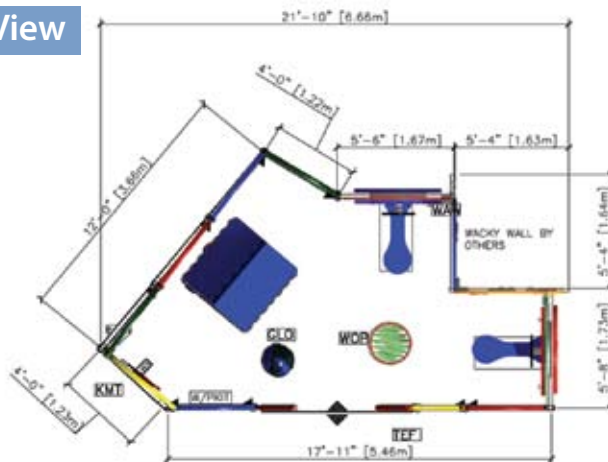

Top View

Playground Dimensions:

20'9" W x 12'2" D x 11'3" H

Minimum Room Dimensions:

24' W x 20' D x 12' H

Recommended Safety Surfacing:

156 Sq. Ft

INDOOR UNIT

Top View

Playground Dimensions:

21'10" W x 12'2" D x 9' H

Minimum Room Dimensions:

22' W x 13' D x 10' H

Recommended Safety Surfacing:

0 Sq. Ft

INDOOR UNIT