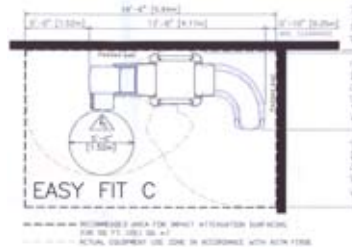

Top View

Features Elements:

- •ADA Entry
- •High Rail Open Bed Slide
- •Three Activity Panels
- •Bright Colorful Graphics and Plastics
- •Large View Window
- •EZ Access Steps with Handrail
- •Indoor or Outdoor Use