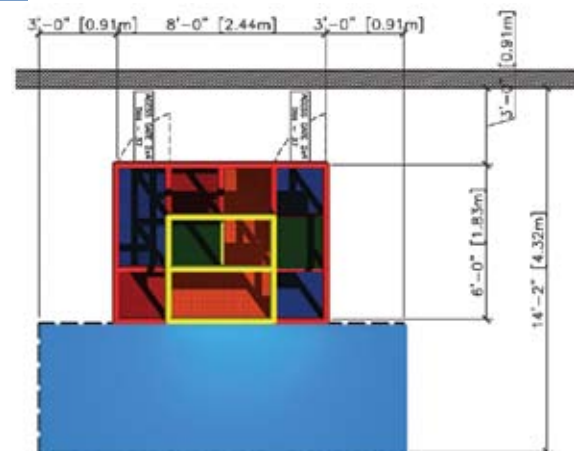

INDOOR UNIT

Number of Users: **5**

PR-0358

Playground Dimensions:
8'2" W x 9'2" D x 6'10" H

Minimum Room Dimensions:
14' W x 19' D x 8' H

Recommended Safety Surfacing:
134 Sq. Ft

Feature Components:

- Ideal for 3 and under Toddler Area!
- EZ Enter Climb With ADA transfer
- 2' Toddler Slide
- Monster Blocks Activity Panel
- Toddler Town Activity Panel
- Durable Tuffnet and Tuffpadding

Top View

INDOOR/OUTDOOR UNIT

Number of Users: **20**

PR-0357

Playground Dimensions:
8'2" W x 8'2" D x 10'5" H

Minimum Room Dimensions:
12' W x 18' D x 11' H

Recommended Safety Surfacing:
70 Sq. Ft

Feature Components:

- Durable Molded Platforms with ADA transfer.
- Climbing, Twisting, Turning obstacle maze.
- Multiple paths and destinations.
- Bright Maze Graphics.
- Durable Tuffnet and Tuffpadding.

Top View