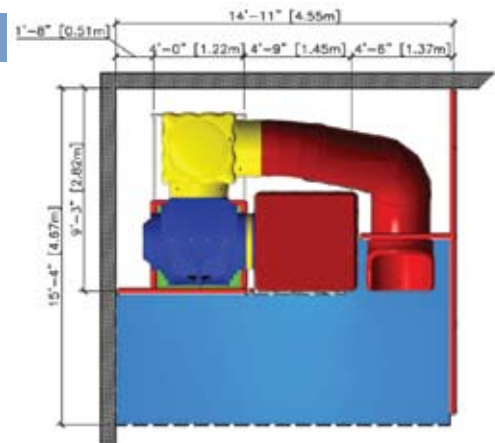

Top View

Playground Dimensions:

13'3" W x 14'3" D x 9'3" H

Minimum Room Dimensions:

15' W x 19' D x 10' H

Recommended Safety Surfacing:

99 Sq. Ft