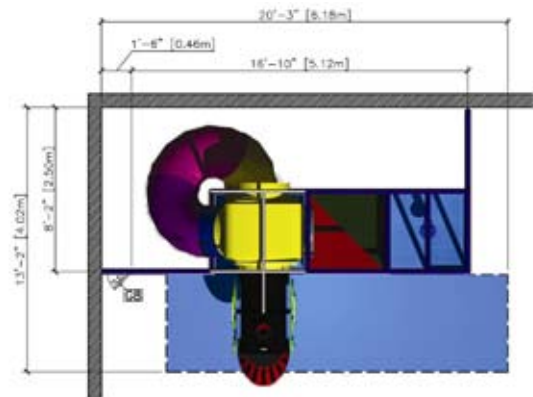

INDOOR UNIT

Number of Users: **24**

PR-0354

Playground Dimensions:
16'10"W x 13'2" D x 11'4" H
Minimum Room Dimensions:
20' W x 15' D x 12' H
Recommended Safety Surfacing:
119 Sq. Ft

Feature Components:

- •Molded Platform Climb With ADA transfer
- •3 Level Spiral Slide
- •Aerial BatBox
- •**New Exclusive** Train Engine
- •**New Exclusive** Pogo Power Jump Station
- •Graphic Banners
- •Durable Tuffnet and Tuffpadding

Top View

INDOOR UNIT

Number of Users: **23**

PR-0450

Playground Dimensions:
12'2"W x 16'2" D x 10'4" H
Minimum Room Dimensions:
14' W x 20' D x 11' H
Recommended Safety Surfacing:
71 Sq. Ft

Feature Components:

- •Molded Platform Climb With ADA transfer
- •2nd Level Curved Slide
- •Junior Roll
- •**Exclusive** Wobble Hoppers
- •Spinner Shapes Activity Panel
- •**New Exclusive** Sit-n-Spin
- •Durable Tuffnet and Tuffpadding

Top View