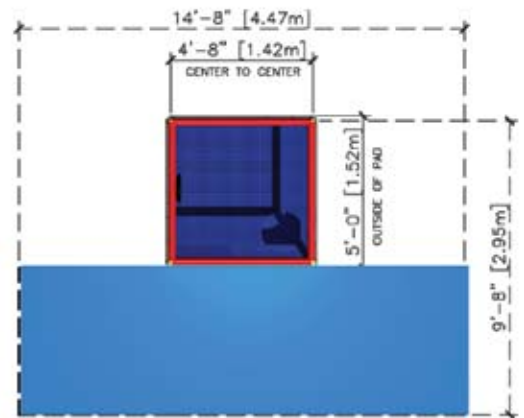

Number of Users: **20**

PR-0357

Playground Dimensions:
8'2" W x 8'2" D x 10'5" H

Minimum Room Dimensions:
12' W x 18' D x 11' H

Recommended Safety Surfacing:
70 Sq. Ft

Feature Components:

- Durable Molded Platforms with ADA transfer.
- Climbing, Twisting, Turning obstacle maze.
- Multiple paths and destinations.
- Bright Maze Graphics.
- Durable Tuffnet and Tuffpadding.

Top View

Playground Dimensions:

4'10" W x 5'2" D x 8'10" H

Minimum Room Dimensions:

8' W x 12' D x 9' H

Recommended Safety Surfacing:

87 Sq. Ft

INDOOR/OUTDOOR UNIT