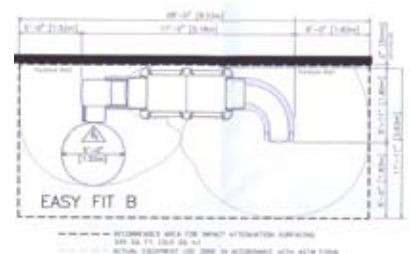

Features Elements:

- •ADA Entry
- •High Rail Open Bed Slide
- •Three Activity Panels
- •Bright Colorful Graphics and Plastics
- •Large View Window
- •EZ Access Steps with Handrail
- •Indoor or Outdoor Use