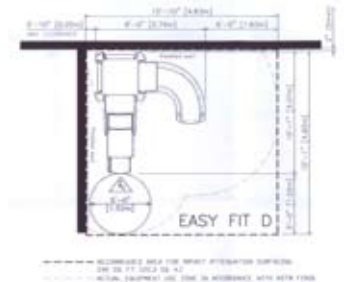

Features Elements:

- •ADA Entry
- •High Rail Open Bed Slide
- •Three Activity Panels
- •Bright Colorful Graphics and Plastics
- •Large View Window
- •EZ Access Steps with Handrail
- •Indoor or Outdoor Use