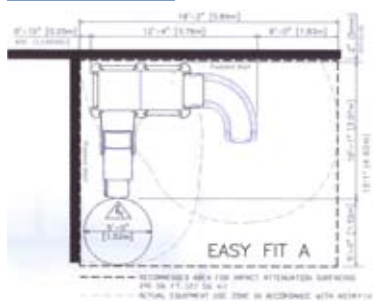

Top View

Features Elements:

- •ADA Entry
- •High Rail Open Bed Slide
- •Three Activity Panels
- •Bright Colorful Graphics and Plastics
- •Large View Window
- •EZ Access Steps with Handrail
- •Indoor or Outdoor Use