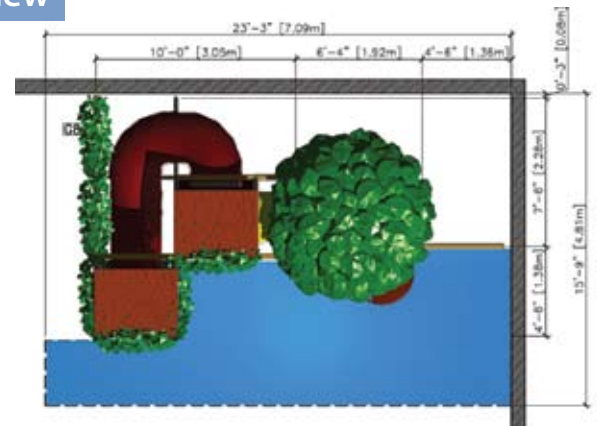

Top View

Playground Dimensions:

20'9" W x 12'2" D x 11'3" H

Minimum Room Dimensions:

24' W x 20' D x 12' H

Recommended Safety Surfacing:

156 Sq. Ft