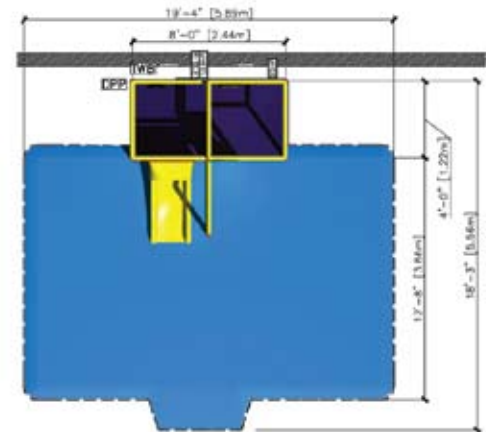

INDOOR UNIT

Number of Users: **5**

PR-0358

Playground Dimensions:
8'2" W x 9'2" D x 6'10" H

Minimum Room Dimensions:
14' W x 19' D x 8' H

Recommended Safety Surfacing:
134 Sq. Ft

Feature Components:

- Ideal for 3 and under Toddler Area!
- EZ Enter Climb With ADA transfer
- 2' Toddler Slide
- Monster Blocks Activity Panel
- Toddler Town Activity Panel
- Durable Tuffnet and Tuffpadding

Top View

INDOOR/OUTDOOR UNIT

Number of Users: **20**

PR-0357

Playground Dimensions:
8'2" W x 8'2" D x 10'5" H

Minimum Room Dimensions:
12' W x 18' D x 11' H

Recommended Safety Surfacing:
70 Sq. Ft

Feature Components:

- Durable Molded Platforms with ADA transfer.
- Climbing, Twisting, Turning obstacle maze.
- Multiple paths and destinations.
- Bright Maze Graphics.
- Durable Tuffnet and Tuffpadding.

Top View