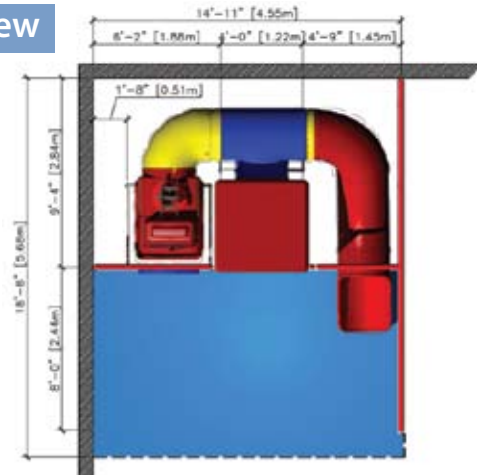

Top View

Playground Dimensions:

13'2" W x 16'2" D x 7'10" H

Minimum Room Dimensions:

15' W x 21' D x 8'2" H

Recommended Safety Surfacing:

138 Sq. Ft

INDOOR/OUTDOOR UNIT

Number of Users: **12**

PR-0391