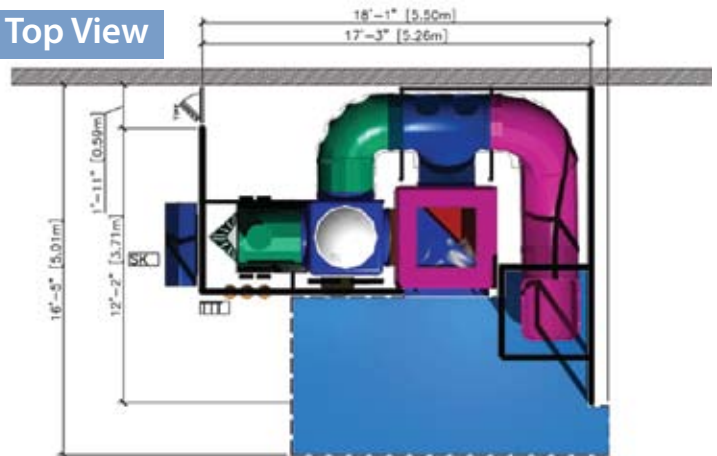

INDOOR/OUTDOOR UNIT

Number of Users: **10**

SU0408

Playground Dimensions:
17'5" W x 13'11" D x 8'5" H
Minimum Room Dimensions:
19' W x 17' D x 9' H
Recommended Safety Surfacing:
95 Sq. Ft

Feature Components:

- •Durable Adventure Tower Climb With ADA transfer
- •2nd Level Curved Slide
- •ChooChoo Train & Engine
- •Tap-a-Tune Play Panel
- •Tic-Tac-Toe Play Panel
- •Durable Tuffnet and Tuffpadding
- •Sneaker Keeper

Top View

INDOOR/OUTDOOR UNIT

Number of Users: **7**

PR-0351

Playground Dimensions:
8'10" W x 13'6" D x 7'6" H
Minimum Room Dimensions:
10' W x 20' D x 8' H
Recommended Safety Surfacing:
82 Sq. Ft

Feature Components:

- •Durable Adventure Tower Climb With ADA transfer
- •Curved Slide
- •BatBox Aviator
- •Math Activity Panel
- •Durable Tuffnet and Tuffpadding

Top View