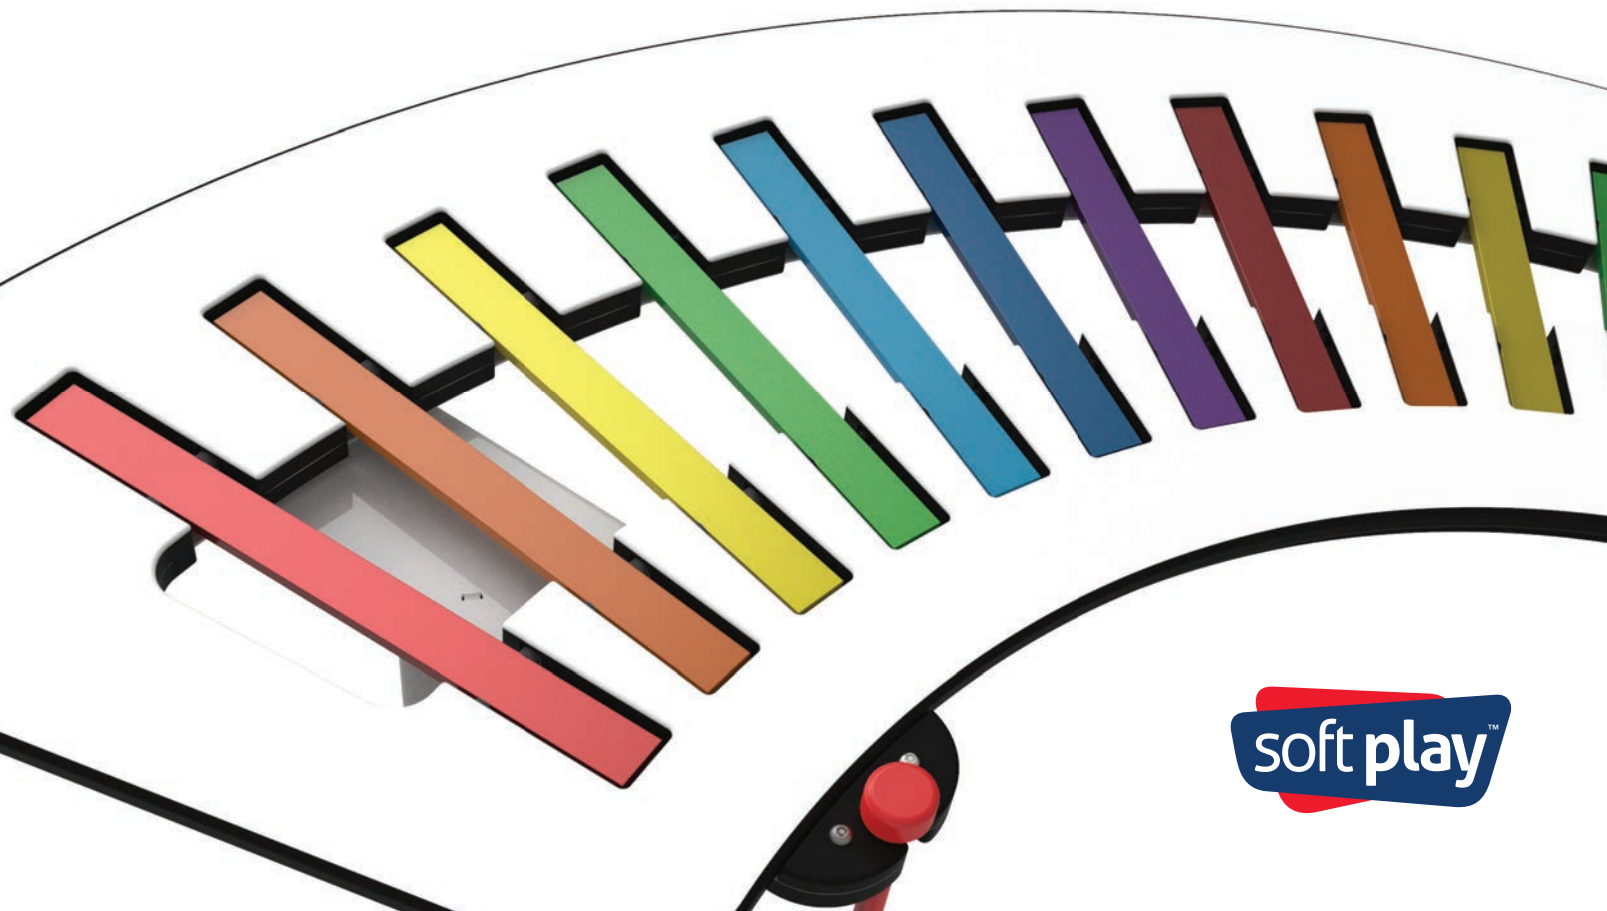

concerto™

soft play™

**Let all kids
play in perfect
harmony.**

The Concerto line of musical equipment allows children of all abilities to experience the joy and benefits of making music. Designed at a more accessible angle and height, these instruments can be played comfortably by all kids, including those with mobility devices.

Chimes

Ring in the fun with the Concerto Chimes. Eight aluminum chime tubes are tuned to the traditional music scale. These large diameter tubes produce a deep, powerful, and resonant tone you can hear and feel. The harder you strike with the attached rubber mallets, the louder and longer the Chimes will sound. A concave frame invites musicians of all abilities to play along.

Chimes
F14266

Cabasas

Shake, rattle, and roll! A cross between maracas and traditional cabasas, this musical product makes a metallic rattling sound when spun and changes as you move the drum back and forth. Angled forward, the Cabasas enable people of all abilities to engage in the rhythm.

Cabasa
F14268

Vibes

Send out good vibrations with the Concerto Vibes. Fourteen colorful chime bars are tuned on the traditional seven-note scale, creating accurate musical tones and enabling you to perform real songs. When struck with the attached rubber mallets, the Vibes give off a full, sustained note. An angled design allows all children to join in on the music making.