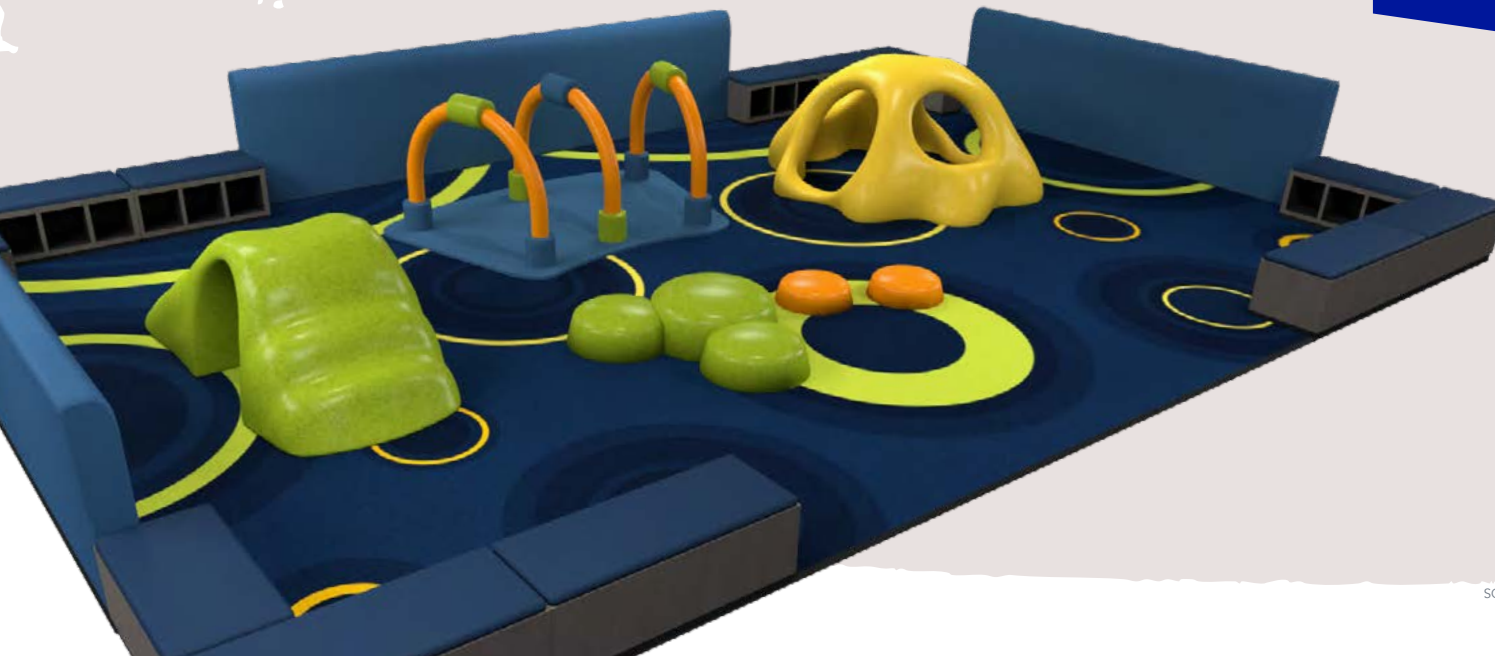

# ELEMENTZ

MODERN PLAYFUL AFFORDABLE

The **Elementz** line of soft sculpted foam play shapes add energy and fun to any space. These unique designs promote free play, encouraging creativity and imagination in kids. The modern design of **Elementz** creates the perfect area for kids to play individually or together to enable fun play experiences.

## THE POWER OF PLAY

Soft Play's unique play areas provide a great place for children to exercise while they learn and have fun. Our low-profile climbers, ramps, and crawl tunnels help develop gross motor skills, test spatial relationships and build confidence. All of Soft Play's play creations are inspected and approved by a certified playground safety inspector before installation —providing a safe, active play space for both kids and your business or organization.

## **WONDER DOME**

The Wonder Dome offers the perfect spot for hiding, that kids love. This structure is designed to create a fun hang-out space for kids, while offering caregivers and parents visibility into the dome through the openings on all sides. The different sizes and shapes of the openings also create multiple play pathways, maximizing the play value of this element.